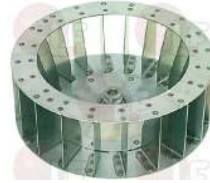

REPAGAS 1250014

3240109 FAN $\varnothing$ 220 mm
thickness 79 mm
total blades 20 - $\varnothing$ tapered hole 11.5-16.5 mm
for Convection oven (LAINOX)
for Convection oven electric (FOINOX) FC60EEP
FC60EM - FM60EM - FM60ETD - FP50EEP - FP50EM
JO611E - MM60ED - MM60EM - MM60ETD
for Convection oven gas (FOINOX) FC60GEP - FC60GM
FM60GEP - FM60GM - FM60GTD - FP50GEP - FP50GM
JO611G - MM60GEP - MM60GM - MM60GTD

REPAGAS 44700002

3240392 FAN $\varnothing$ 300 mm
thickness 100 mm
total blades 24 - $\varnothing$ tapered hole 19-24 mm
for Convection oven (FOINOX) - Series FC
Series FM - Series MM