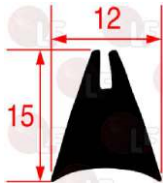

REPAGAS 1250054

REPAGAS 1240011

Grids for refrigerator-oven

3185054 CHROME PLATED GRID GN 1/1 530x325 mm

3185055 CHROME PLATED GRID GN 2/1 530x650 mm