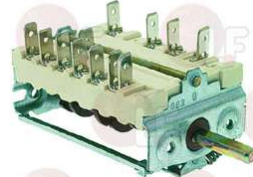

3057010 SELECTOR SWITCH 0-4 POSITIONS

contact capacity 16A 250V - max 150°C
D-shaped pin $\varnothing$ 6x4. $\varnothing$ 6 mm
for Convection oven (FOINOX) - Series FC
for Convection oven electric (LAINOX) CES24M
CES40M - CE041M - CE051M - CE071M - CE100M
CE106M - CE110M - CE200M - CE210M - MCE051M
MCE071M - MCE101M - MCE102M - MCE201M
MCE202M
for Convection oven gas (LAINOX) CGS24M - CGS40M
CG051M - CG071M - CG100M - CG106M - CG110M
CG200M - CG210M - FG105M - FG105X - FG110M
FG110X - MCG051M - MCG071M - MCG101M - MCG102M
MCG201M - MCG202M - PG040M - PG040X - PG080M
PG080X