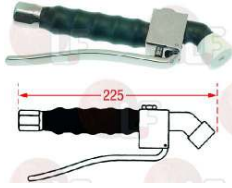

Suitable for:

REPAGAS

Suitable for:

Pre-rinse units

3359605 WHITE SHOWER HEAD NEW $\varnothing$ 1/2" F

REPAGAS 1270003R

Probes

3397128 CHAMBER TEMPERATURE PROBE PT100

2 wires - bulb $\varnothing$ 6x37 mm
probe length 120 mm
cable length 1400 mm
with fastening coupling M10
for Convection oven electric (FOINOX) JO0611E
JO1011E - JO1021E - JO2011E - JO2021E
for Convection oven gas (FOINOX) JO0611G - JO1011G
JO1021G - JO2011G - JO2021G