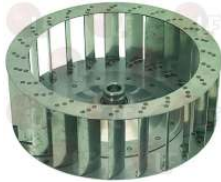

Fans for motors

3240030 FAN $\varnothing$ 180 mm
thickness 60 mm
total blades 16 - $\varnothing$ tapered hole 11.5-16.5 mm
for Convection oven (LAINOX)
for Convection oven electric (FOINOX) FC06SE
FM06EB - FM06EDG - FP05E - FP05EA - MM06EA
MM06EB - MM06EBM
for Convection oven electric (GIORIK) EF5GM
for Convection oven gas (FOINOX) FC06G - FC06GA
FM06GDG - FP05G - FP05GA - MM06GA - MM06GB
for Convection oven gas (GIORIK) GF5GM - G6VGE

REPAGAS 1250014

3240109 FAN $\varnothing$ 220 mm
thickness 79 mm
total blades 20 - $\varnothing$ tapered hole 11.5-16.5 mm
for Convection oven (LAINOX)
for Convection oven electric (FOINOX) FC60EEP
FC60EM - FM60EM - FM60ETD - FP50EEP - FP50EM
JO611E - MM60ED - MM60EM - MM60ETD
for Convection oven gas (FOINOX) FC60GEP - FC60GM
FM60GEP - FM60GM - FM60GTD - FP50GEP - FP50GM
JO611G - MM60GEP - MM60GM - MM60GTD

REPAGAS 44700002

3240392 FAN $\varnothing$ 300 mm
thickness 100 mm
total blades 24 - $\varnothing$ tapered hole 19-24 mm
for Convection oven (FOINOX) - Series FC
Series FM - Series MM

REPAGAS 1260007

3240036 FAN $\varnothing$ 350 mm
thickness 100 mm
total blades 24 - $\varnothing$ tapered hole 19-24 mm
for Convection oven electric (FOINOX) FC12SE
FC20E - FC20EA - FC200EEP - FC200EM - FC401EM
FM20EB - FM200EM - FM401EM - FP10E - FP10EA
MM20EA - MM20EB - MM200EM - MM401EM
for Convection oven gas (FOINOX) FC12G - FC12GA
FC20G - FC20GA - FC200GM - FC401GM - FM20G
FM20GB - FM200GM - FM401GM - FP10G - FP10GA
MM20GA - MM20GB - MM200GEP - MM200GM - MM401GM

REPAGAS 1410004

Gas burners

3023155 BURNER $\varnothing$ 40x420 mm
made of STAINLESS steel
for Convection oven gas (FOINOX) FC06G - FC06GA
FM06GDA - FP05G - FP05GA - MM06GA - MM06GB

REPAGAS 1430003